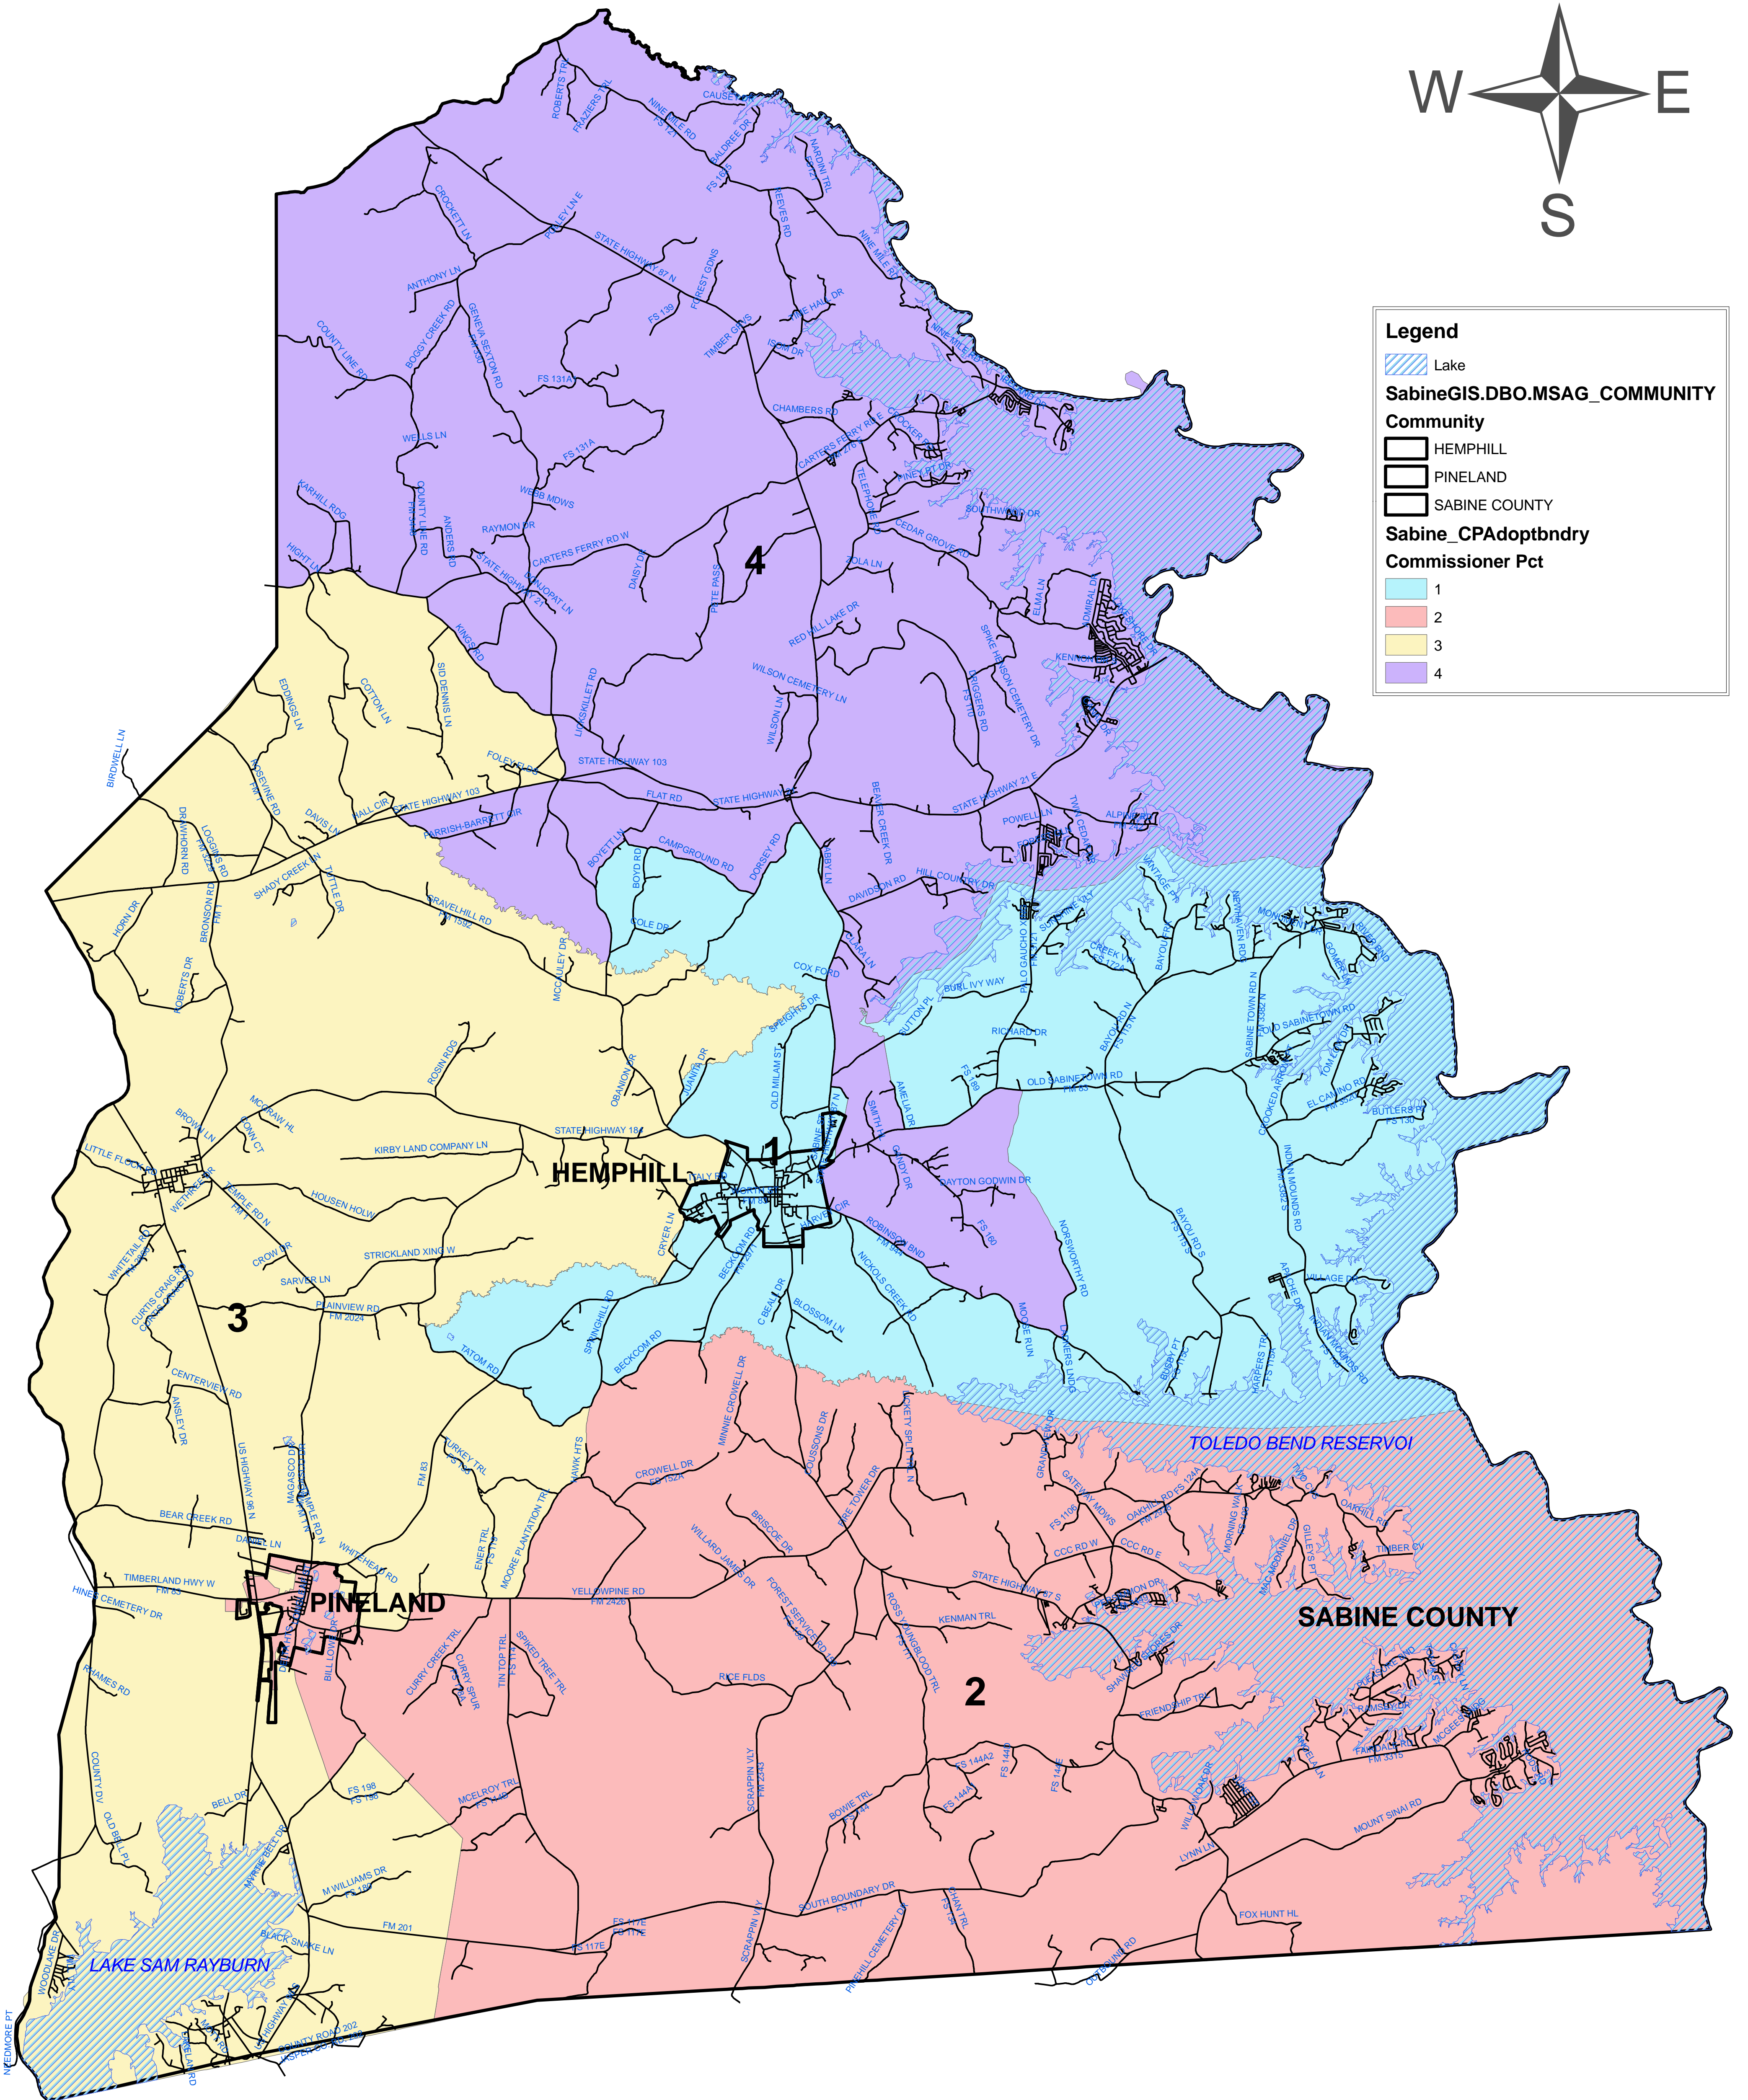

SABINE COUNTY COMMISSIONER PRECINCTS 2012

Legend

- Lake
- SabineGIS.DBO.MSAG_COMMUNITY**
- Community**
- HEMPHILL
- PINELAND
- SABINE COUNTY
- Sabine_CPAadoptbdry**
- Commissioner Pct**
- 1
- 2
- 3
- 4